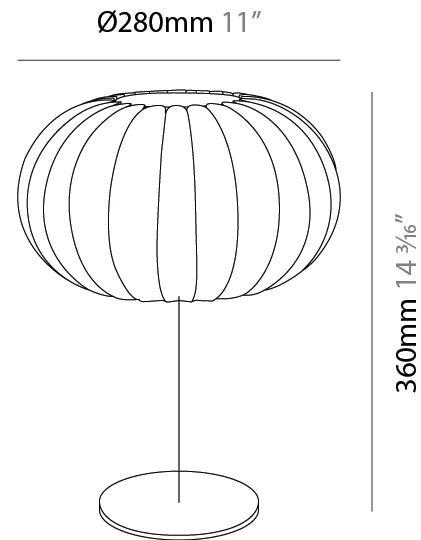

PROJECT	
TYPE	
SPECIFIER	
QUANTITY	
DATE	

LIZ PORTABLE

D64059

base number

1. To build a product code in our configurator select the specify button on the base model # product page
2. To build a manual product code on this datasheet choose from the options listed below in blue font and add the suffix to the base model #

GENERAL

Series: Liz
Partner: Linea Zero
Division: Design
Installation: Portable
Product Type: Table
Mounting Location: Table

PHYSICAL

Shape: Abstract
Diameter (mm): 280
Diameter (in): 11
Height (mm): 360
Height (in): 14 ³/₁₆
Diffuser: Polilux™ Shade - Transparent
Fixture Finish: WHI
Fixture Material: Polilux™/ Metal holder
Primary Material: Non-Static Polilux

ELECTRICAL

Number of Lamps: 1
Lamp Type: LED Retrofit
Bulb Included: Bulb Not Included
Max. Wattage Per Lamp (W): 7
Lamp Base: E26
Input Voltage (V): 120
Lamp Voltage (V): 120

LED

OPTICAL

RATINGS AND CERTIFICATIONS

Certified By: Certified for North American Standards
IP rating: IP20