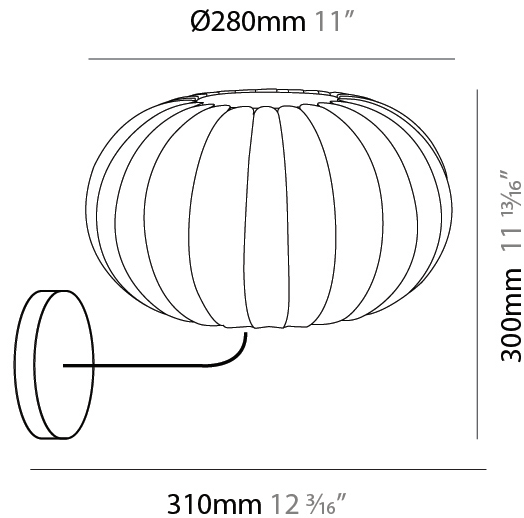

PROJECT
TYPE
SPECIFIER
QUANTITY
DATE

LIZ SURFACE

D63012

base number

1. To build a product code in our configurator select the specify button on the base model # product page
2. To build a manual product code on this datasheet choose from the options listed below in blue font and add the suffix to the base model #

GENERAL

Series: Liz
Partner: Linea Zero
Division: Design
Installation: Surface
Product Type: Wall Surface
Mounting Location: Wall

PHYSICAL

Shape: Abstract
Diameter (mm): 280
Diameter (in): 11
Height (mm): 300
Depth (mm): 310
Height (in): 11 ¹³/₁₆
Depth (in): 12 ³/₁₆
Diffuser: Polilux™ Shade - Transparent
Fixture Finish: WHI
Fixture Material: Polilux™/ Metal holder
Primary Material: Non-Static Polilux

ELECTRICAL

Number of Lamps: 1
Lamp Type: LED Retrofit
Bulb Included: Bulb Not Included
Max. Wattage Per Lamp (W): 7
Lamp Base: E26
Input Voltage (V): 120
Lamp Voltage (V): 120

LED

OPTICAL

RATINGS AND CERTIFICATIONS

Certified By: Certified for North American Standards
IP rating: IP20