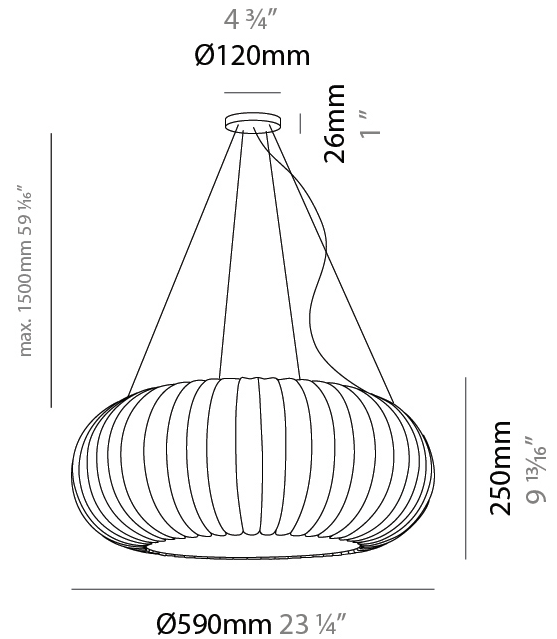

PROJECT	
TYPE	
SPECIFIER	
QUANTITY	
DATE	

LIZ SUSPENSION

D61090

base number

1. To build a product code in our configurator select the specify button on the base model # product page
2. To build a manual product code on this datasheet choose from the options listed below in blue font and add the suffix to the base model #

GENERAL

Series: Liz
Partner: Linea Zero
Division: Design
Installation: Suspension
Product Type: Pendant
Mounting Location: Ceiling

PHYSICAL

Shape: Abstract
Diameter (mm): 590
Diameter (in): 23 1/4
Height (mm): 250
Height (in): 9 13/16
Diffuser: Polilux™ Shade - Transparent
Fixture Finish: WHI
Fixture Material: Polilux™/ Metal holder
Primary Material: Non-Static Polilux

ELECTRICAL

Number of Lamps: 3
Lamp Type: LED Retrofit
Bulb Included: Bulb Not Included
Max. Wattage Per Lamp (W): 7
Lamp Base: E26
Input Voltage (V): 120
Lamp Voltage (V): 120

LED

OPTICAL

RATINGS AND CERTIFICATIONS

Certified By: Certified for North American Standards
IP rating: IP20